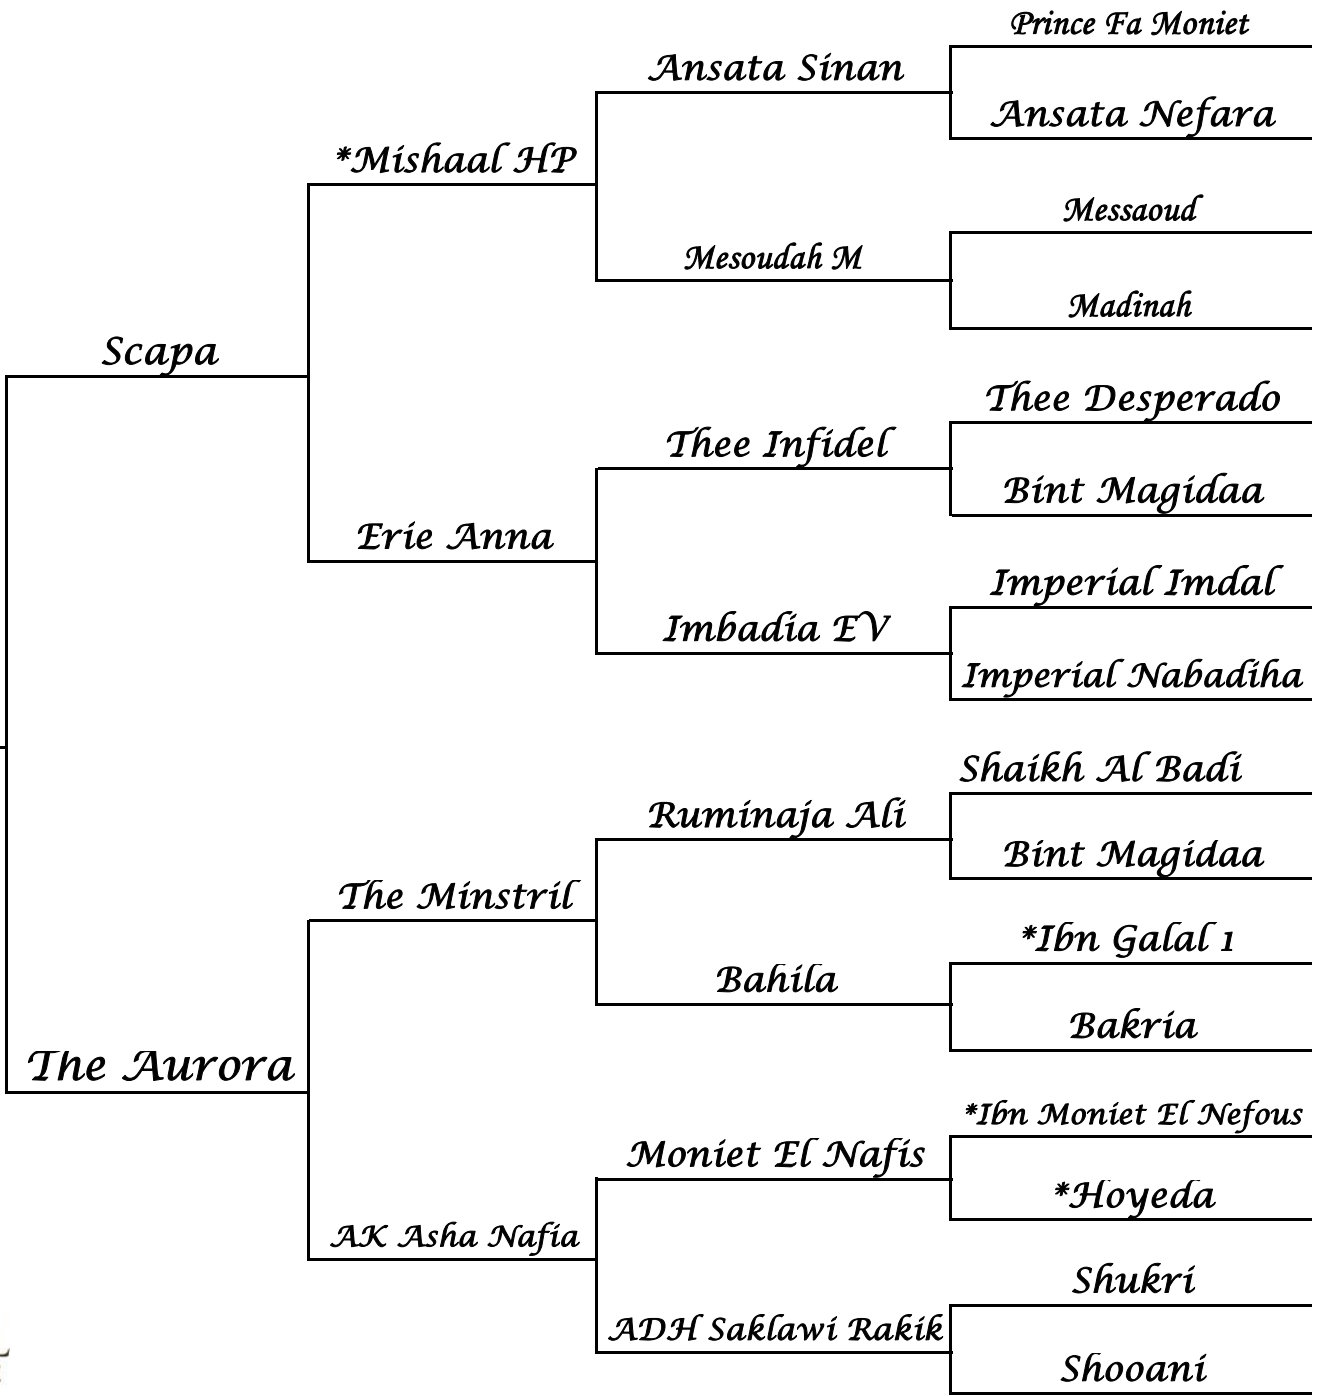

Escapade SHF
 Grey Colt
 AHA: 0644968
 6/3/2009

BROOKHILL
 farm